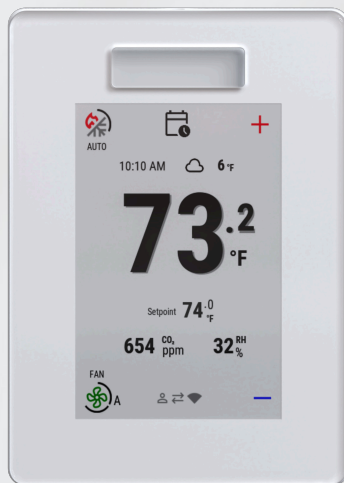

OPENSTAT TOUCH

POWERED BY 

Luxury feel. Practical performance.
Designed for every building, not just flagship towers.

OPENSTAT Touch brings modern interaction, advanced sensing, and open automation into a single, elegant wall controller.

No complexity. No lock-in. No compromises.

Advanced Sensing, Built In

- Radar motion detection (reliable where PIR fails)
- True NDIR CO₂ for accurate IAQ & ventilation control

Modern Control Experience

- Intuitive and modern UI
- Touchscreen, browser and NFC configuration

Open by Design

- BTL listed
- Seamless integration with any BAS
- No proprietary gateways

Why It Matters

Most buildings don't need enterprise bloat, they need smart control that works.

OPENSTAT Touch delivers enterprise-grade capability, right-sized for: